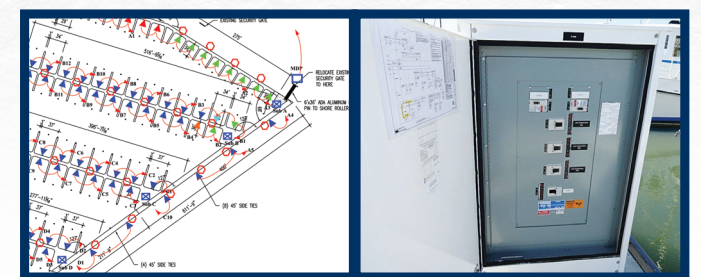

PowerPedestal.com | 918.341.6811