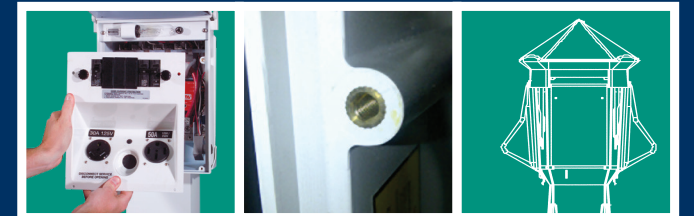

- **FLEXIBILITY**
  Be prepared for present and future needs with patented PowerSnap technology
- **DURABILITY**
  Meets or exceeds industry standards
- **DESIGN**
  Save time and money while improving customer service levels